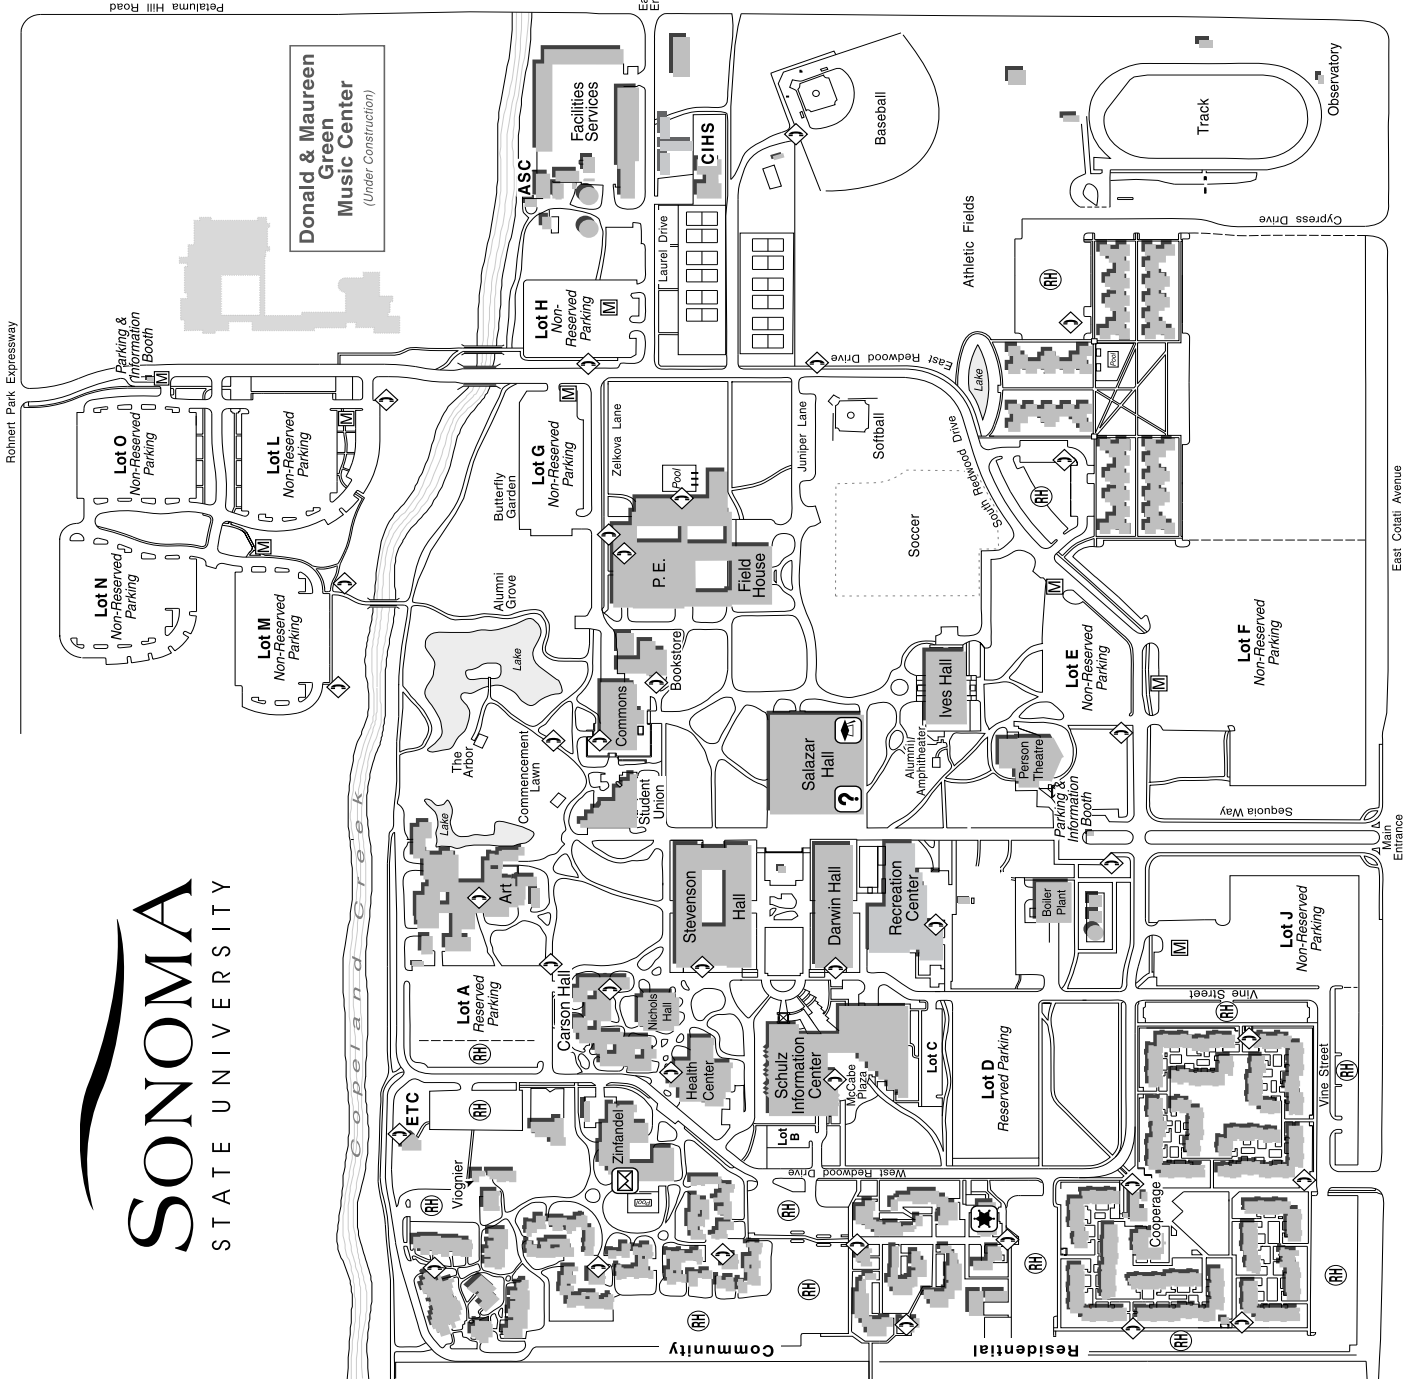

Campus Map

- ★ Police & Parking Services
707-664-2143 / Police Bldg.
(Note: For emergencies, dial 911
from any campus phone.)
- ◇ Emergency Telephone

- ASC Anthropological Studies Center
- CIHS California Institute on Human Services
- ETC Environmental Technology Center
- M Parking Permit Meter
- RH Residence Hall Parking
- TS Technology High School
- U.S. Post Office
- ? Visitor Center

Source: TLCD Base Material, 1999; Cartographic Design, M. Heary, SSU University Affairs, 6/2006, Rev. A. ©2006 Sonoma State University.

Rohnert Park Expressway

Petaluma Hill Road

East Entrance

East Cotati Avenue

Main Entrance